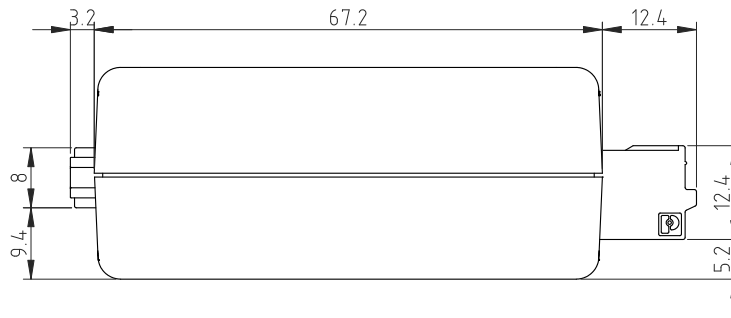

C

C

D

D

Alle Maße in mm
All dimensions in mm

| | |
|---|---|
| egnite Codespot Pro | |
| Codespot 1.0 Rev-E with housing File: codespot_pro_masszeichnung.dxf | Date: 03.03.2014 Autor: A. Ertem Sheet: 1/1 |