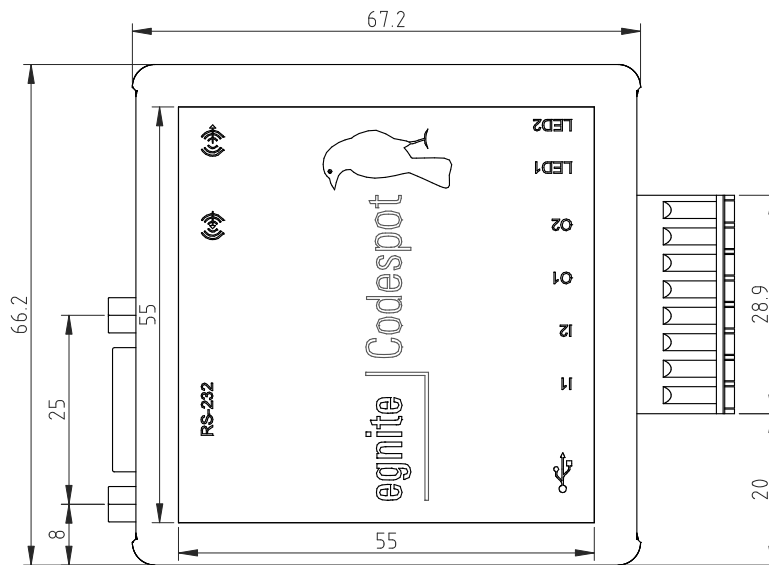

1

2

3

4

A

A

B

B

C

C

D

D

Alle Maße in mm
All dimensions in mm

| | |
|---|---|
| egnite Codespot Pro | |
| Codespot 1.0 Rev-E with housing File: codespot_pro_masszeichnung.dxf | Date: 03.03.2014 Autor: A. Ertem Sheet: 1/1 |

1

2

3

4