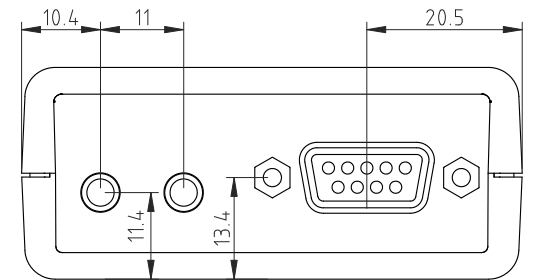

C

C

D

D

Alle Maße in mm
All dimensions in mm

| | |
|---|---|
| egnite Codespot Pro | |
| Codespot 1.0 Rev-E with housing File: codespot_pro_masszeichnung.dxf | Date: 03.03.2014 Autor: A. Ertem Sheet: 1/1 |