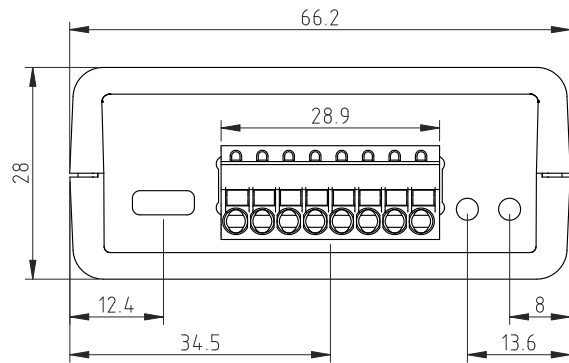

C

C

D

D

Alle Maße in mm
All dimensions in mm

| | |
|---|---|
| egnite Codespot Pro | |
| Codespot 1.0 Rev-E with housing File: codespot_pro_masszeichnung.dxf | Date: 03.03.2014 Autor: A. Ertem Sheet: 1/1 |